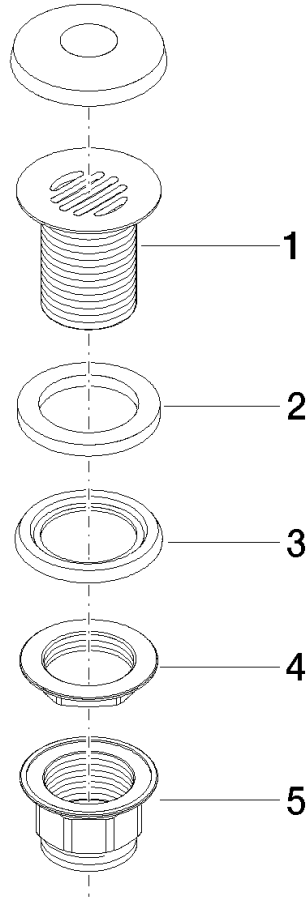

**Grated waste 1 1/4" - Brushed Chrome**

IMO

10 110 970

**Only suitable for sinks without an overflow.**

Only suitable for sinks without an overflow.

Fits: IMO, LULU, MADISON, MEM, TARA,  
CL.1, LISSÉ, VAIA, META, CYO

	Brushed Chrome	10 110 970-93
	Chrome	10 110 970-00
	Brushed Platinum	10 110 970-06
	Platinum	10 110 970-08
	Durabronze (23kt Gold)	10 110 970-09
	Dark Chrome	10 110 970-19
	Light Gold	10 110 970-26
	Brushed Light Gold	10 110 970-27
	Brushed Durabronze (23kt Gold)	10 110 970-28
	Matte Black	10 110 970-33
	Brushed Bronze	10 110 970-42
	Brushed Champagne (22kt Gold)	10 110 970-46
	Champagne (22kt Gold)	10 110 970-47
	Brushed Dark Platinum	10 110 970-99

**Required miscellaneous**

**Washer NBR 70 39,0 x 29,0 x 2,0 mm -** 09 14 05 016 90

**Required miscellaneous**

**Pipe Ø 32 x 0,75 x 110 mm - Brushed Chrome** 09 28 23 005-93

10 110 970

10 110 970

Spare parts list

No.	Item Number	Name	Quantity used	Delivery time
1	09 11 01 025-93	cup	1	20
2	09 14 05 039 90	seal	1	2
3	09 14 03 025 90	seal	1	2
4	09 23 10 017 90	nut	1	2
5	09 23 10 020-93	nut	1	20